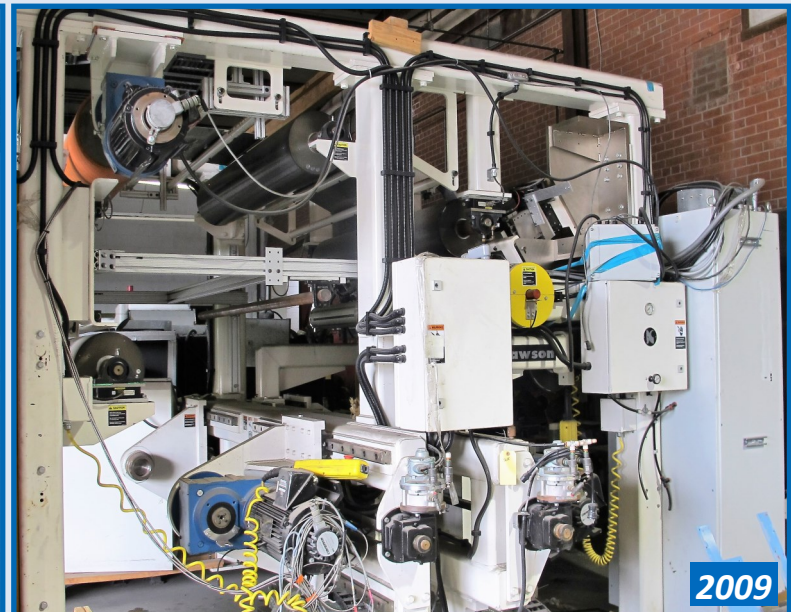

ONLINE AUCTION

2645 Royal Windsor Drive, Mississauga, ON

**100,000 Sq. Ft. R&D Facility for
Lithium-ion Batteries**

OVER 500 LOTS!

2012 **15+ OVENS AVAILABLE**

FISHER SCIENTIFIC 282A ISOTEMP VACUUM OVEN

2011

HS 52 CO-ROTATING TWIN SCREW EXTRUDER

10,000LB CAP. **3 FORKLIFTS AVAILABLE**

HYSTER S120XL PROPANE FORKLIFT

2009

BLACK CLAWSON WINDER/UNWINDER, S/N 424296

Online Auction Only: Bidding Starts to Close Thursday October 4th, 11:00AM (ET)