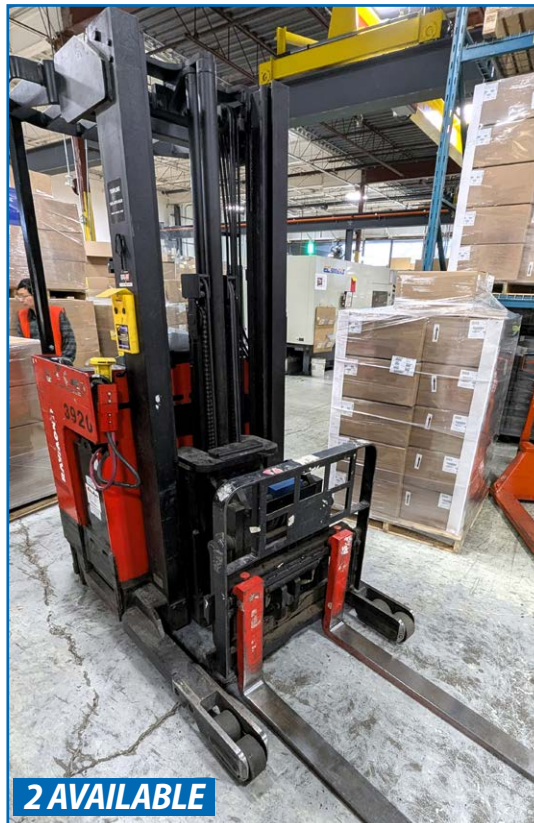

### 5-Ton CANADIAN CRANE Overhead Crane, 50-Ton Chiller, RAYMOND Reach Trucks & Support Equipment

70 Novopharm Ct., Scarborough, ON

**\$100K+ ORIGINAL COST PLUS INSTALL**

**5-TON CAP.**

**29' BRIDGE SPAN X 182' L RUNWAY**

**REMOTE CONTROL**

**DRAWINGS AVAILABLE**

CANADIAN CRANE FREE STANDING CRANE SYSTEM

GENIE GS-1930 SCISSOR LIFT

**2 AVAILABLE**

PARTIAL VIEW OF RAYMOND REACH TRUCKS

**AUCTION  
CLOSES:  
Tuesday  
January 21<sup>st</sup>,  
11AM ET**