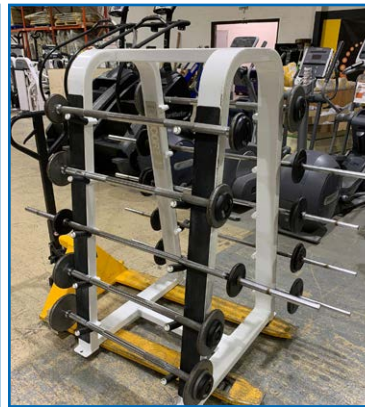

**BidSpotter**

TOTAL GYM ELEVATE ROW ADJ MACHINE

MARPO FITNESS 3-UNIT ROPE PULL

SMARCS108 SMART (CROSS SLING)

SMARCS101 SMART (UPPER SLING)

SMARCS102 (TILT)

SMARCS103 SMART (ARC)

FUNCTIONAL TRAINER

CYBEX SQUAT RACK

BARBELL RACK W/ BARBELLS

(3) OCTANE FITNESS 3700 Commercial Standing Elliptical Machines

OCTANE FITNESS LateralX Elliptical Machine

(5) LIFE FITNESS 95XI Elliptical Machines

LANDICE CX8 Elliptical Cross Trainer Machine