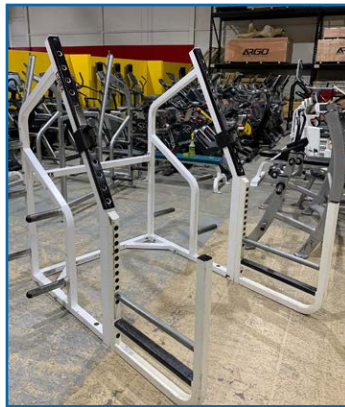

**BidSpotter**

TOTAL GYM ELEVATE ROW ADJ MACHINE

MARPO FITNESS 3-UNIT ROPE PULL

SMARCS108 SMART (CROSS SLING)

SMARCS101 SMART (UPPER SLING)

SMARCS102 (TILT)

SMARCS103 SMART (ARC)

FUNCTIONAL TRAINER

CYBEX SQUAT RACK

BARBELL RACK W/ BARBELLS

(3) OCTANE FITNESS 3700 Commercial Standing Elliptical Machines

OCTANE FITNESS LateralX Elliptical Machine

(5) LIFE FITNESS 95XI Elliptical Machines

LANDICE CX8 Elliptical Cross Trainer Machine